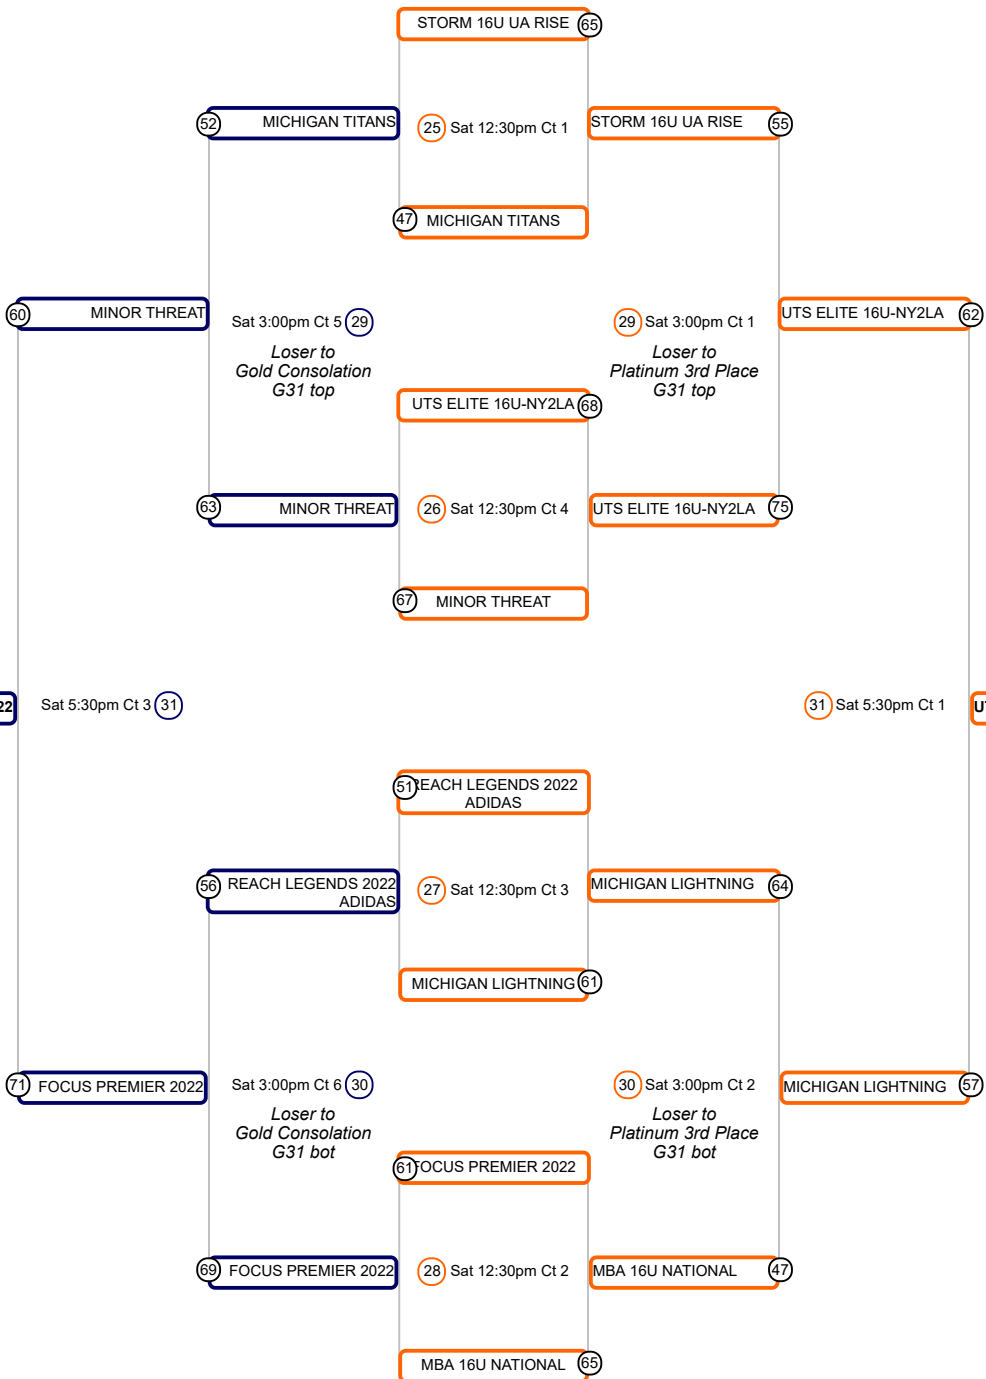

2020 THE GREAT 8

Showdown in Summit City

16u Gold 16u Platinum

Court Locations
Sport One Fieldhouse (1 2 3 4 5 6)

16u Gold Consolation

16u Platinum 3rd Place