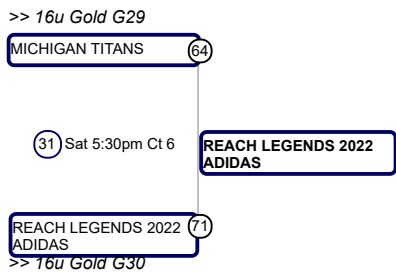

2020 THE GREAT 8

Showdown in Summit City

16u Gold 16u Platinum

Court Locations
Sport One Fieldhouse (1 2 3 4 5 6)

16u Gold Consolation

16u Platinum 3rd Place