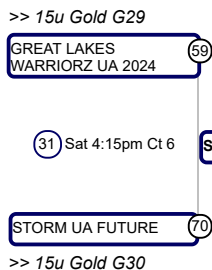

2020 THE GREAT 8

Showdown in Summit City

15u Gold
15u Platinum

Court Locations
Sport One Fieldhouse (1 2 3 4 5 6)

15u Gold Consolation

15u Platinum 3rd Place