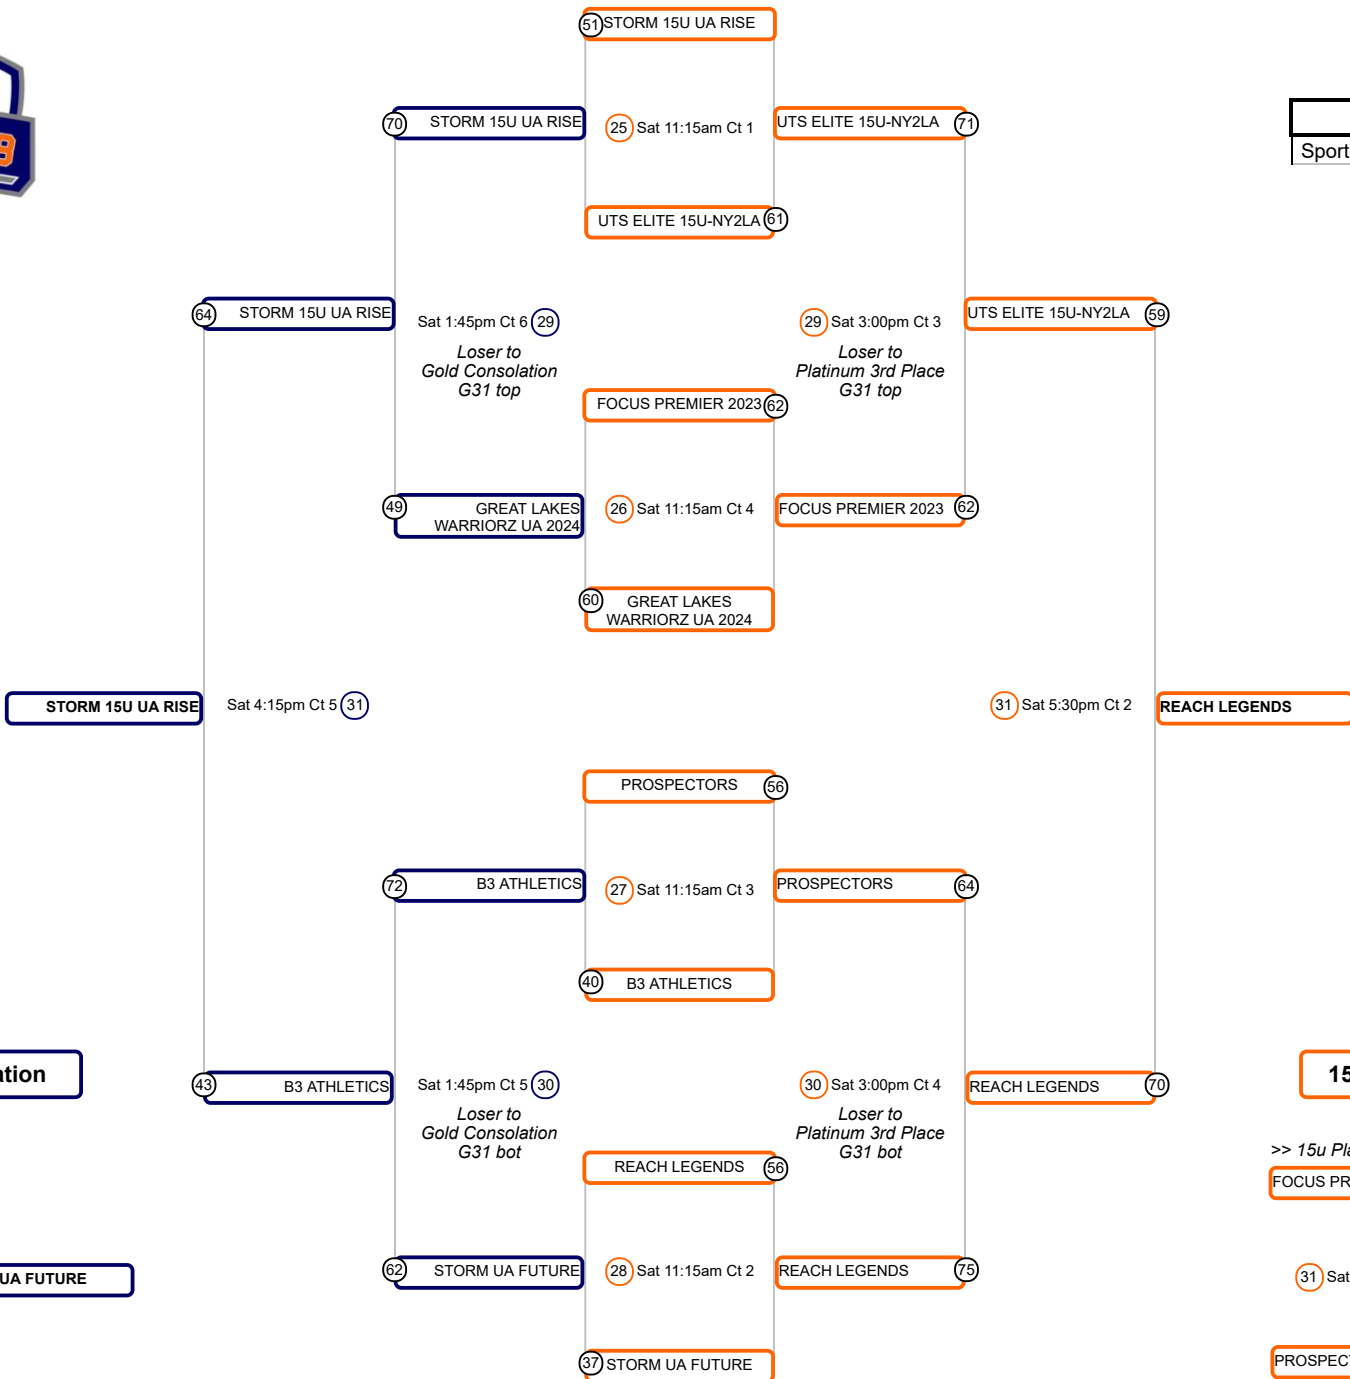

2020 THE GREAT 8

Showdown in Summit City

15u Gold
15u Platinum

Court Locations
Sport One Fieldhouse (1 2 3 4 5 6)

15u Gold Consolation

15u Platinum 3rd Place